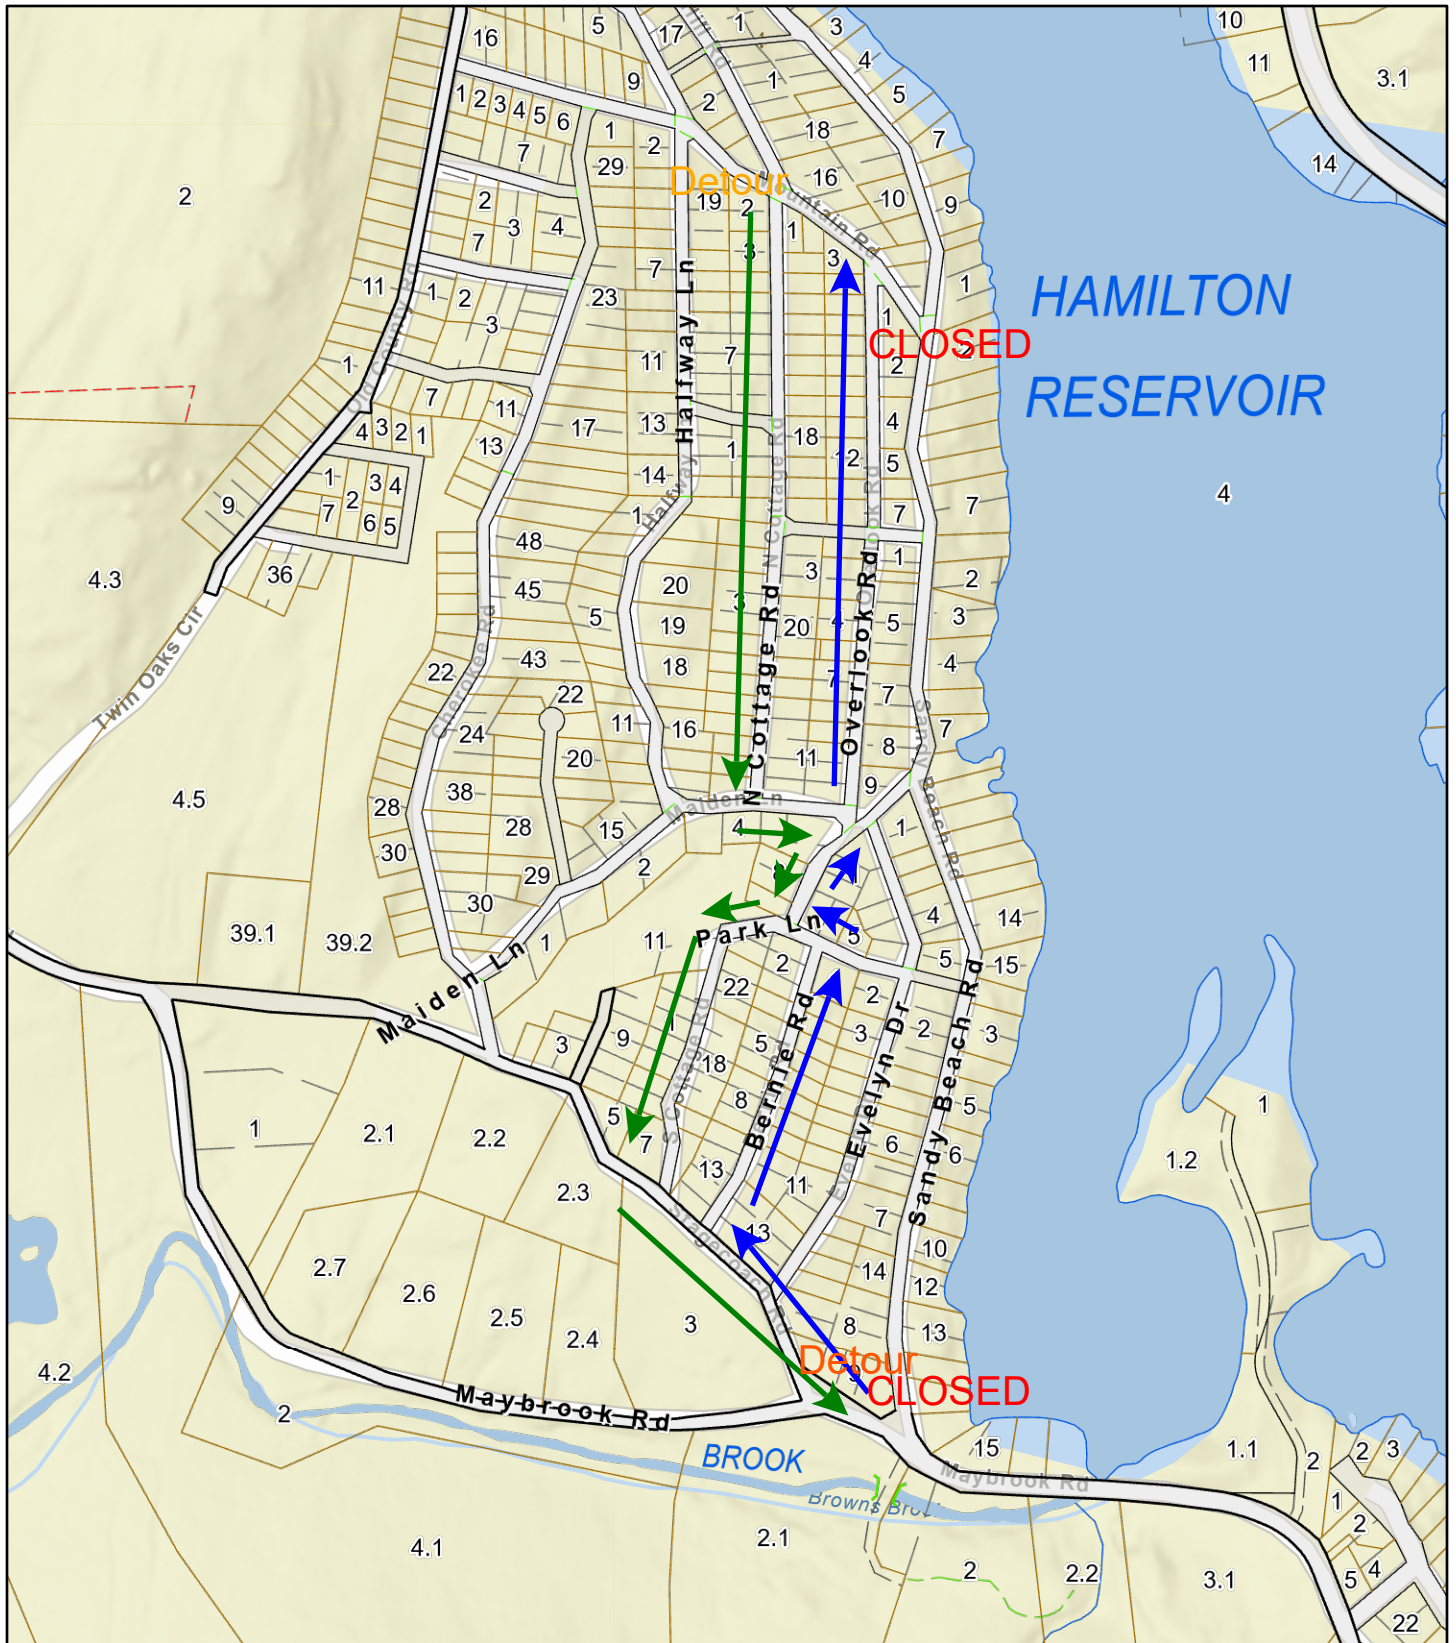

# BULLETIN

<b>Subject:</b>	<b>Release Date:</b>	<b>Release To:</b>
<b>TEMPORARY ROAD CLOSURE</b> <b>SANDY BEACH RD</b>	<b>August 9, 2023</b> Distributed for Immediate Release	<ul style="list-style-type: none"> <li>Public Bulletins (unrestricted)</li> </ul>

This project may cause **Sandy Beach Rd** to be closed to through traffic (or otherwise impeded) on the following days:

- Thursday, August 10, 2023 (road will be closed)
- Friday, August 11, 2023 (road will be closed)
- Saturday, August 12, 2023 (road may be closed)
- Monday, August 14, 2023 (road may be closed)
- Tuesday, August 15, 2023 (road may be closed)
- Wednesday, August 16, 2023 (road will be closed)

A detour will be in place when the road is closed (see attached GIS map).

We encourage drivers to seek an alternate route that avoids this area. Please note the restrictions contained herein may be subject to change without notice at any time.

# Sandy Beach Rd Project

Town of Holland, MA

1 inch = 376 Feet

www.cai-tech.com

August 9, 2023

Data shown on this map is provided for planning and informational purposes only. The municipality and CAI Technologies are not responsible for any use for other purposes or misuse or misrepresentation of this map.