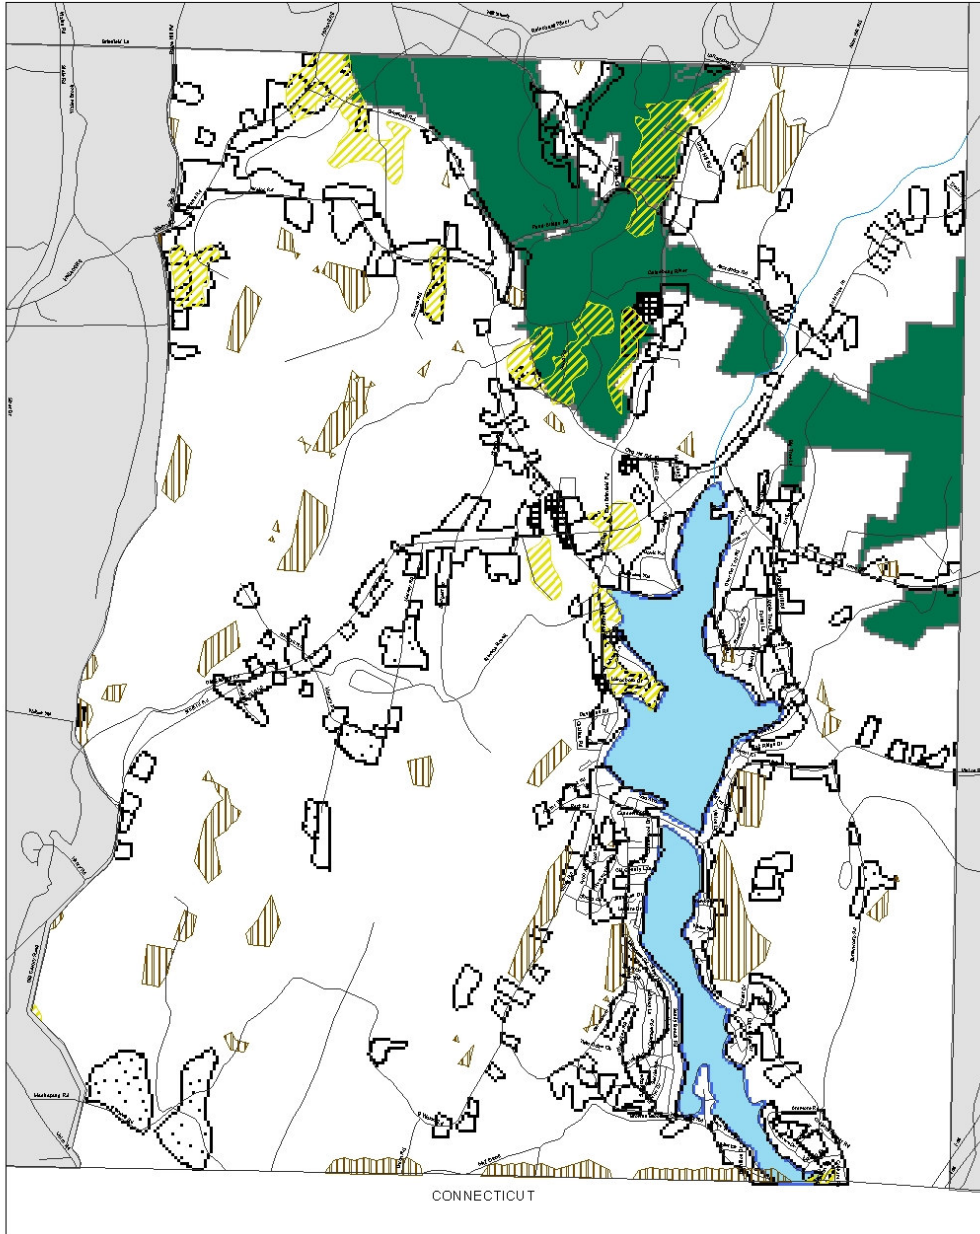

# Town of Holland, Massachusetts Open Space and Recreation Plan Soils and Geologic Features

**Legend**

~ Roads	■ Permanent Protection
~ Major Streams	<b>Land Use</b>
■ Water Body	□ Cropland
▨ Prime Farmland Soils	▨ Commercial
▨ Slope > 25%	□ Residential

0 0.25 0.5 1 Miles

Map Sources:  
 All datalayers provided by MassGIS Database

Town of Holland  
 Hampden County, Massachusetts