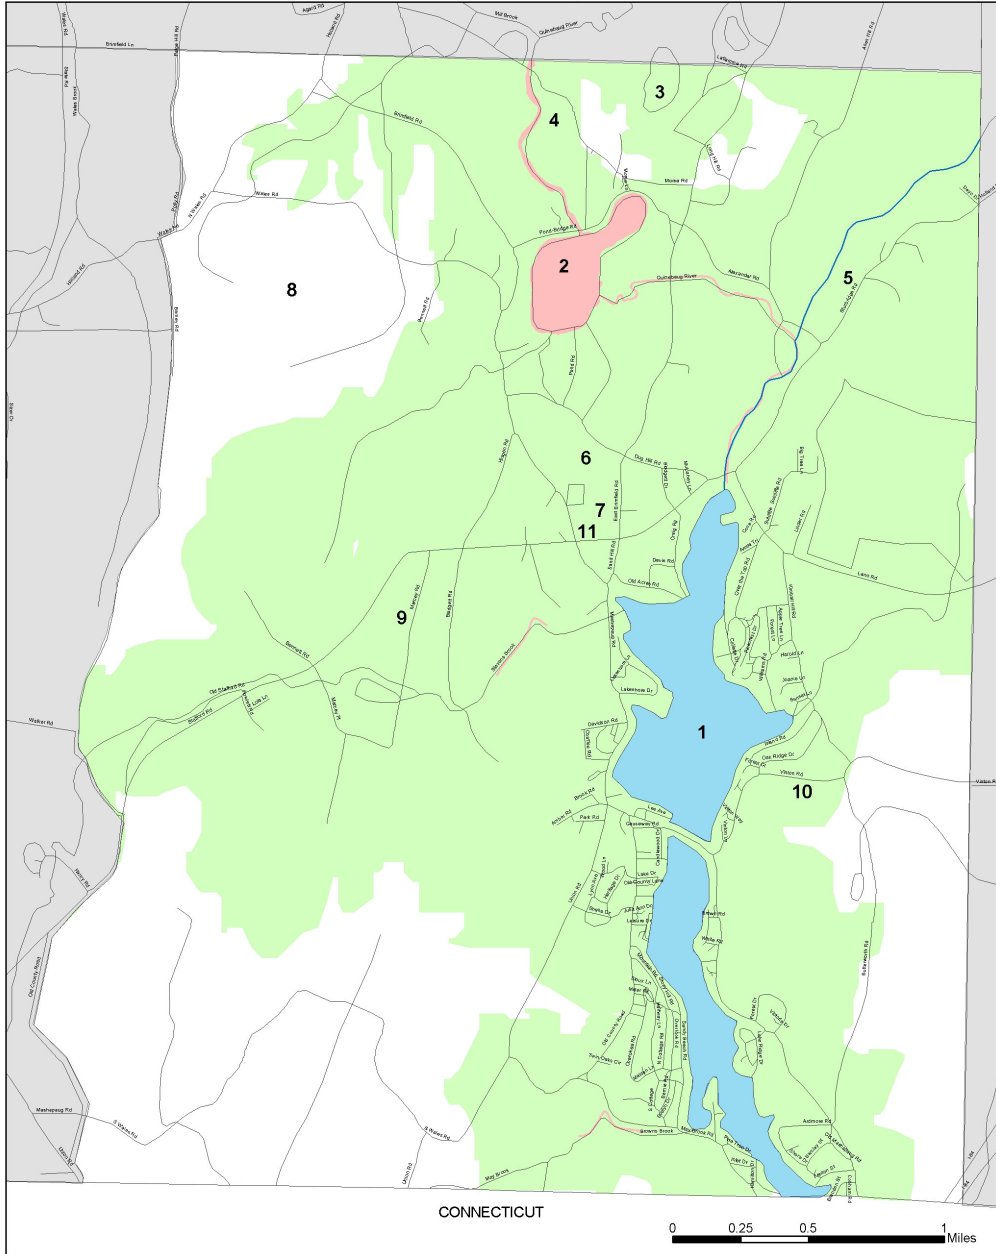

Town of Holland, Massachusetts Open Space and Recreation Plan Scenic Resources and Unique Environments

Legend

- Landmark
- ~ Roads
- ~ Tracks and Trails
- ~ Major Streams
- Water Body
- Supporting Natural Landscape
- NHESP Living Waters Critical Supporting Watersheds
- NHESP Living Waters Core Habitats

**Descriptions of numbered sites
are located in the Scenic Resources
and Unique Environments
section of the plan**

Map Sources:
All datalayers provided by MassGIS Database

Town of Holland
Hampden County, Massachusetts