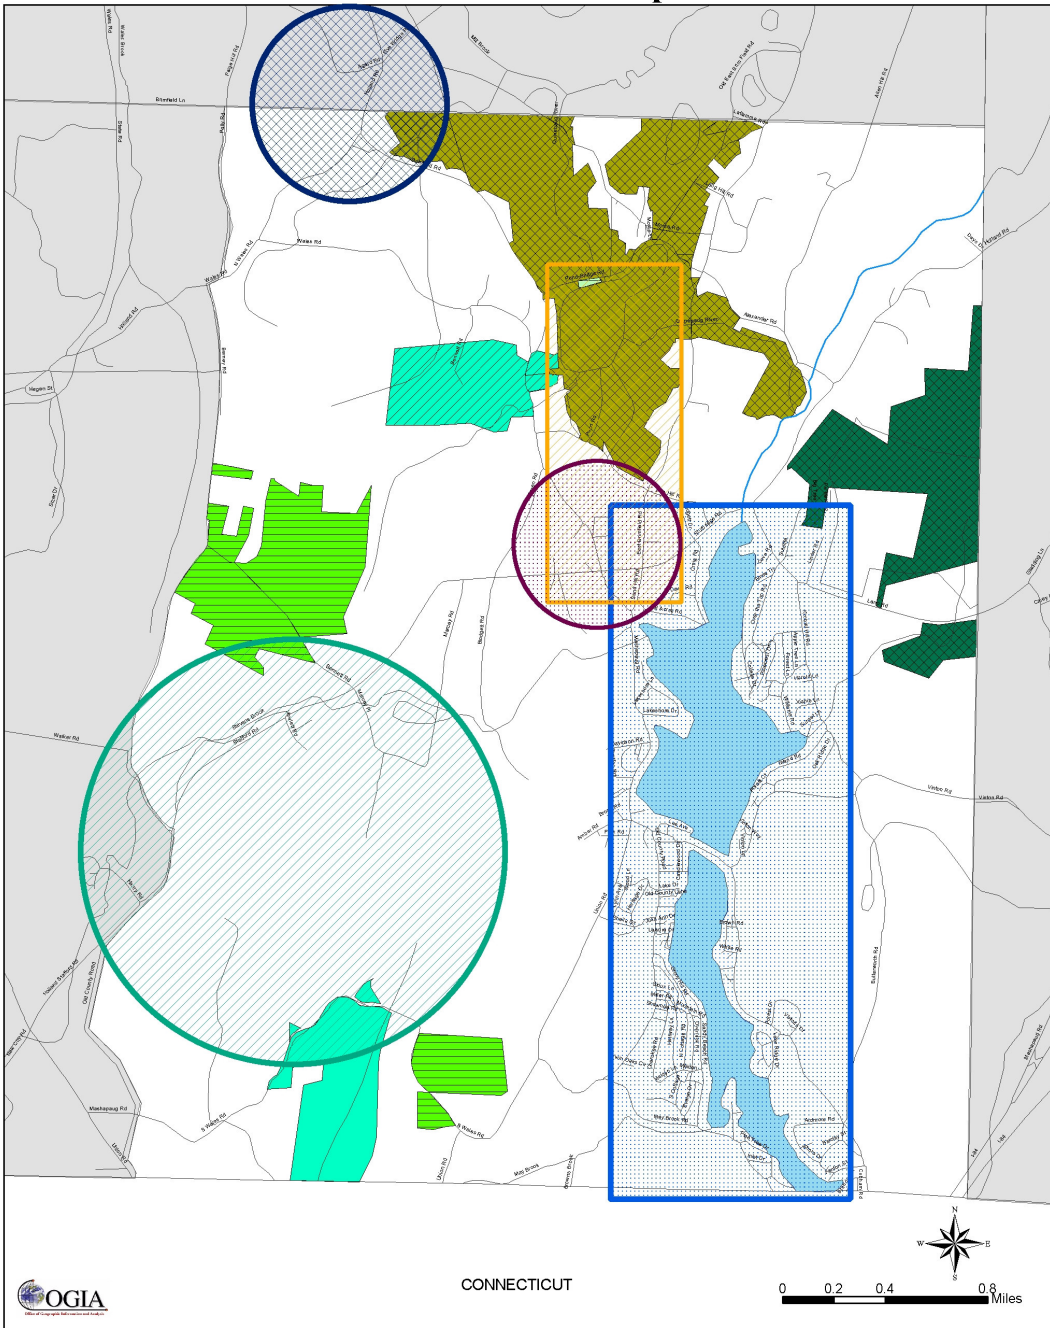

Town of Holland, Massachusetts Open Space and Recreation Plan Action Plan Map

CONNECTICUT

Legend	
	Roads
	Major Streams
	Water Body
	Limited Protection
	Non Protection
	Permanent Protection
Ownership	
	Federal
	Municipal
	Private - Nonprofit
	Private
	State
	howlett_nws

- Acquire linking parcels of open space land to create wildlife corridor
- Establish Lake/Pond Overlay District
- Establish Historical Overlay District
- Trail network connecting Lake Sig to Town Center
- Acquire permanent protection for parcels over aquifer

Town of Holland
Hampden County, Massachusetts

Map Sources:
All datalayers provided by MassGIS Database